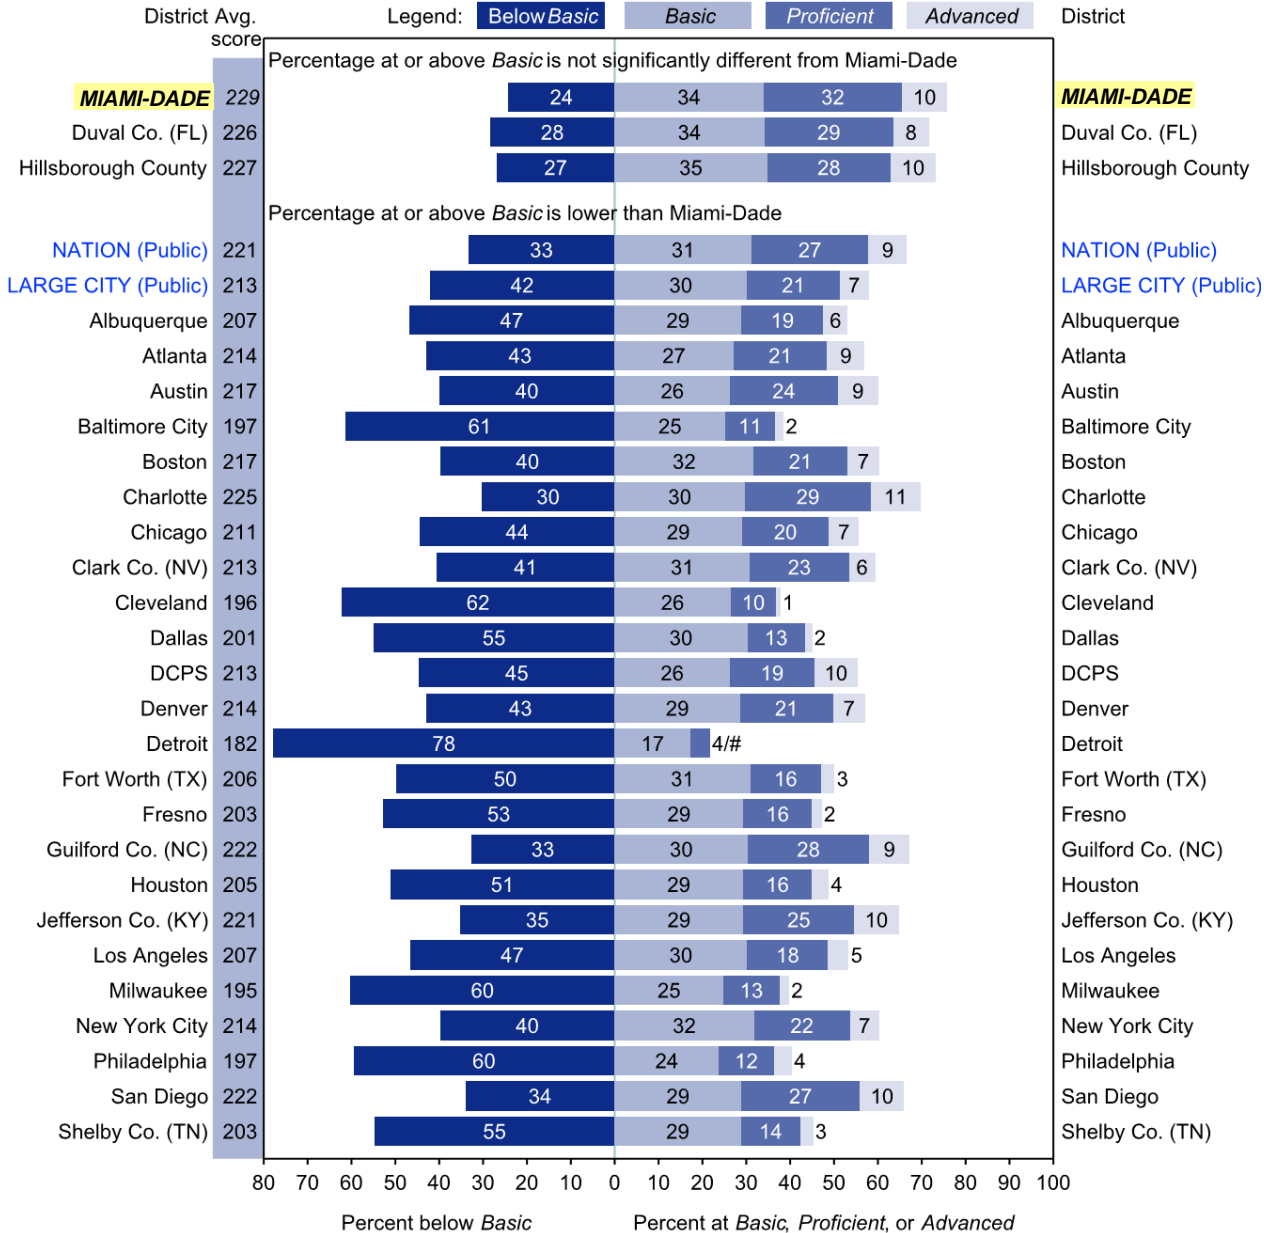

2017 NAEP Reading, Grade 4

Average scale scores in NAEP reading for fourth grade public school students, percentage within each achievement level, and Miami-Dade's percentage at or above *Basic* compared with the nation, large cities and other participating districts: 2017. From *The Nation's Report Card Trial Urban District Report, Reading 2017*, National Center for Education Statistics.